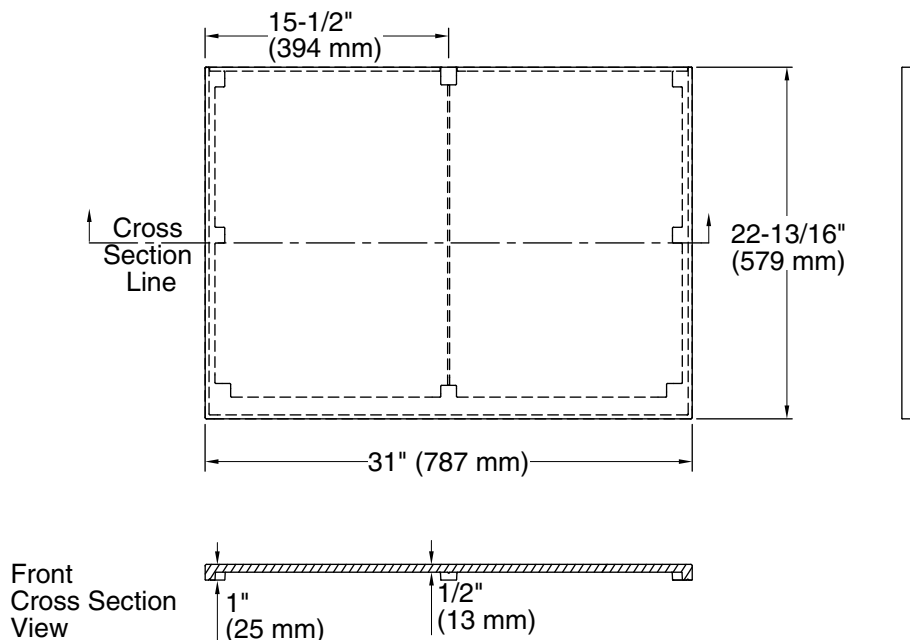

### Features

- Pairs with KOHLER drop-in and above-counter bathroom sinks.
- Pilot holes for 4" (102 mm) centerset, 8" (203 mm) widespread, or single-hole faucet installation.
- Coordinates with the industry-standard 30" (762 mm) KOHLER vanities.
- Field trimmable for alcove and corner installations.
- Optional side and backsplashes available (sold separately).

### Installation

- Vanity top.
- Accommodates single, 4" centerset, and 8" widespread faucet configurations.

### Technical Information

All product dimensions are nominal.

Installation: Vanity top/ITB